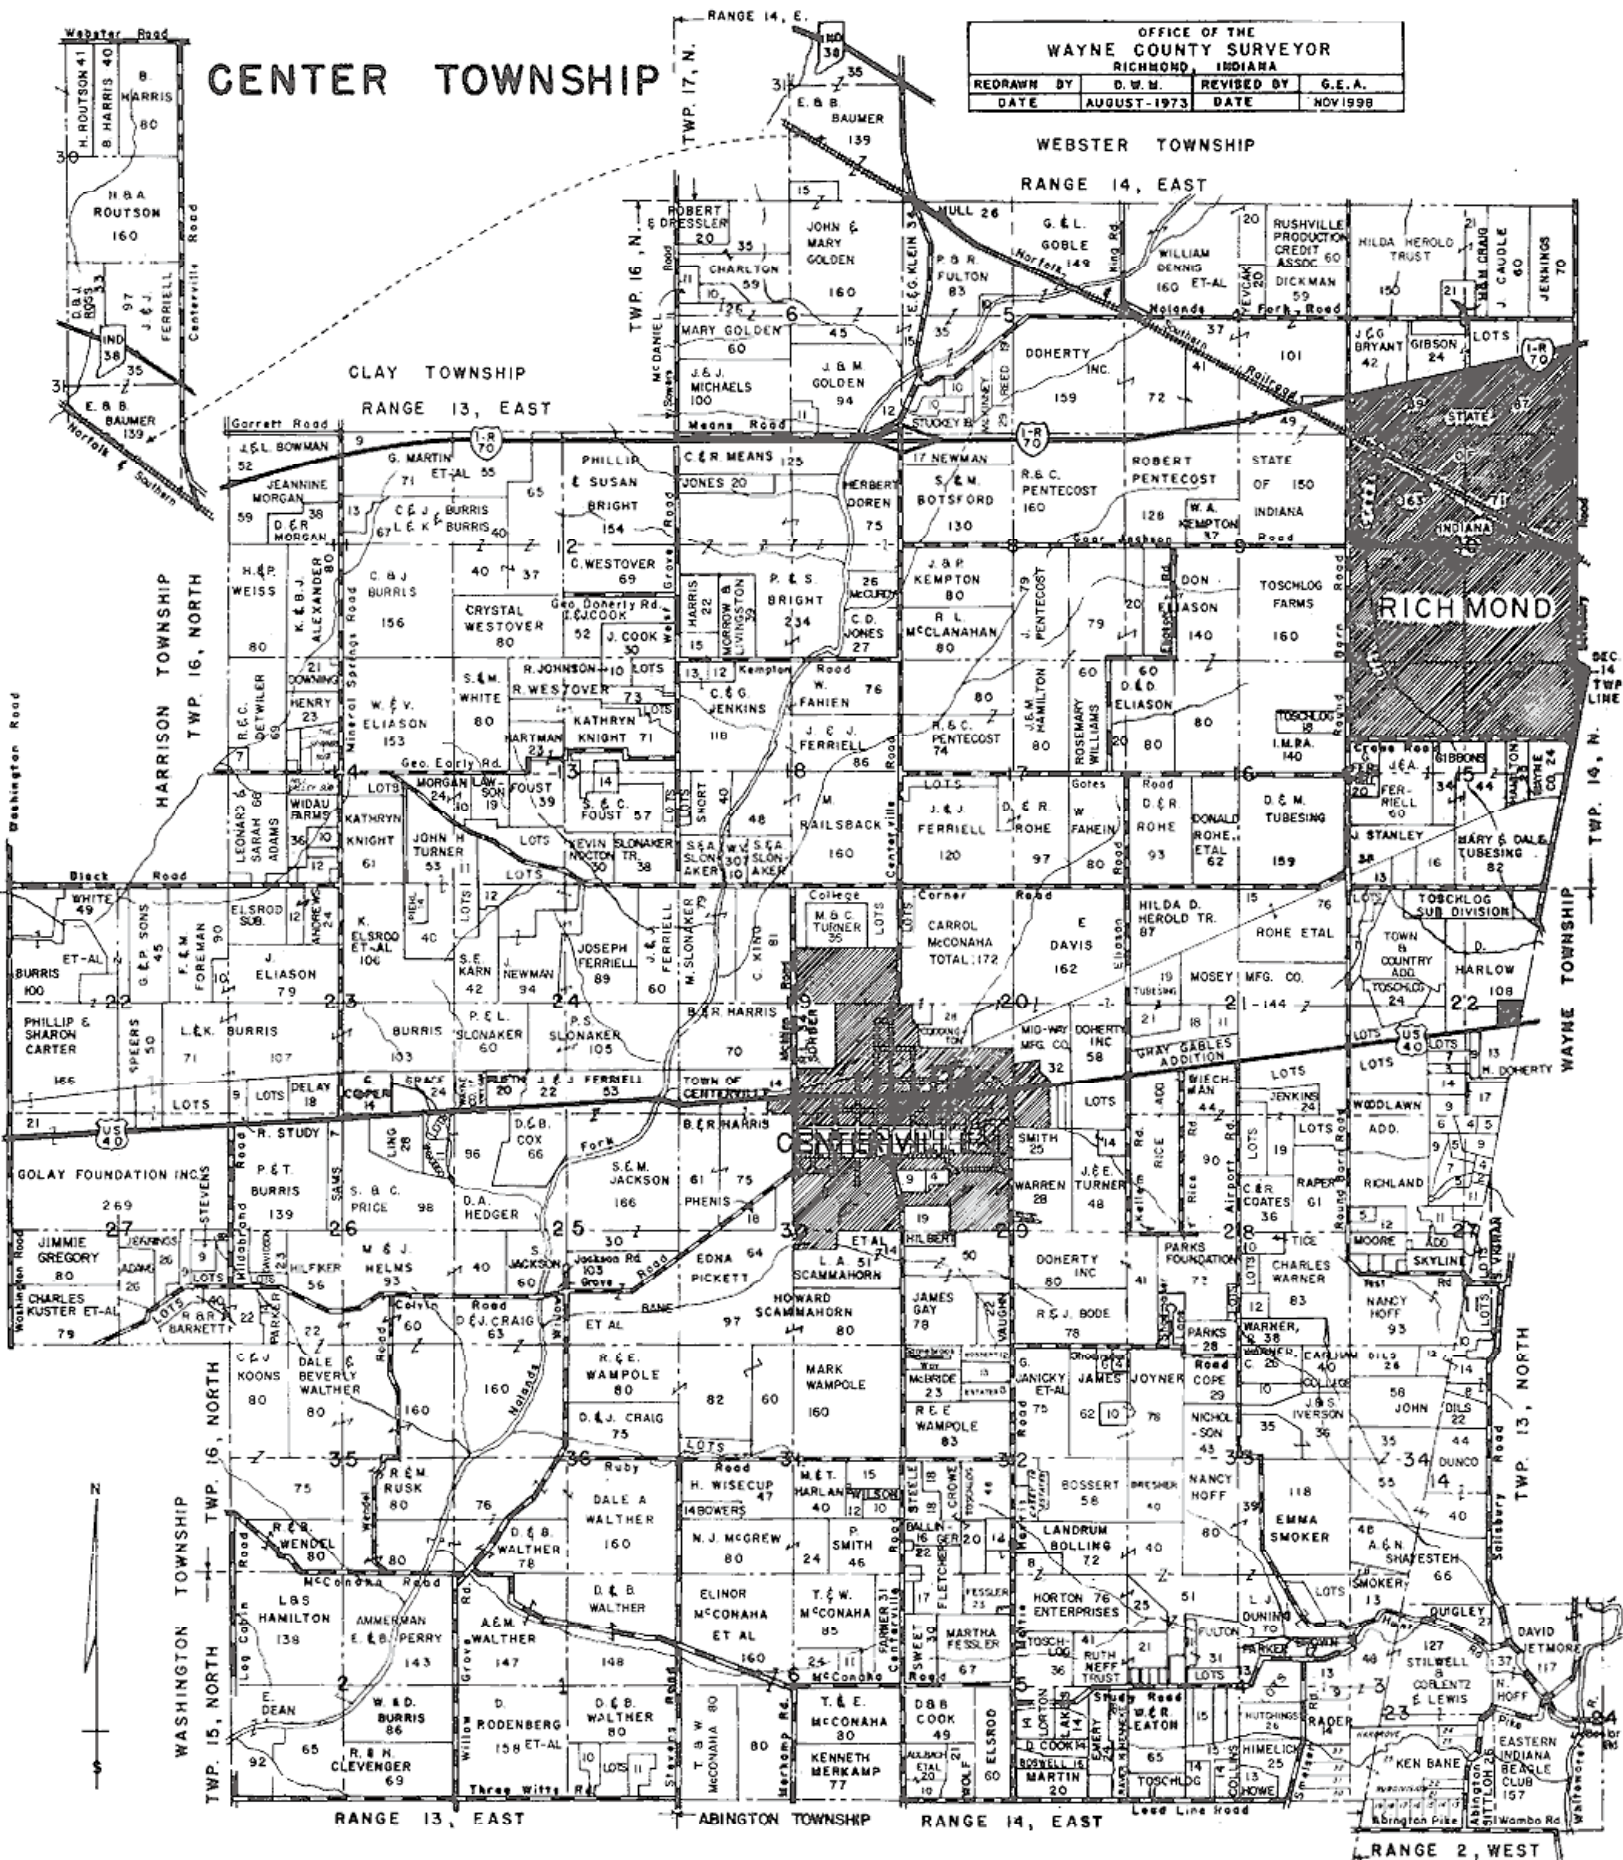

CENTER TOWNSHIP

OFFICE OF THE WAYNE COUNTY SURVEYOR RICHMOND, INDIANA			
REDRAWN BY	D. W. M.	REVISED BY	G. E. A.
DATE	AUGUST-1973	DATE	NOV 1998

RANGE 13, EAST

ABINGTON TOWNSHIP

RANGE 14, EAST

RANGE 2, WEST